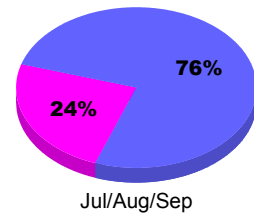

Membership Results
2010-2011

Membership
2009-2010

Month	Net Memb Goal	Actual New Memb	Actual Dropped Memb	Gain/Loss of Memb	Gain/Loss of Memb
Jul/Aug/Sep	80	160	-107	53	-1
Totals	80	160	-107	53	-1

Membership Results 2010-2011

Goal, New, Dropped, Gain/Loss

Comparison of Membership Gain/Loss

Current Year Compared to the Previous Year

Gender Comparison 2010-2011

■ Male ■ Female