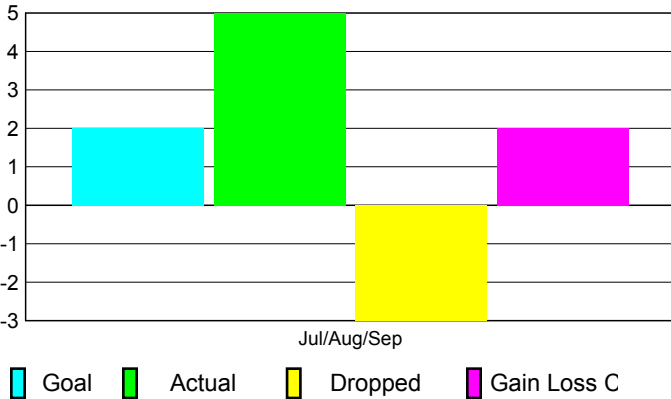

2010-2011 GMT Reports for District (or Undistricted) **District 323 G2**

GMT: **KAMLESH JAIN**

Location: **INDIA**

GMT CA: **6**

CLUBS

Club Results
2010-2011

Clubs
2009-2010

Month	New Club Goal	Actual New Clubs	Actual Dropped Clubs	Gain/Loss of Clubs	Gain/Loss of Clubs
Jul/Aug/Sep	2	5	-3	2	0
Totals	2	5	-3	2	0

Club Results 2010-2011

Goal, New, Dropped, Gain/Loss

Comparison of Club Gain/Loss

Current Year Compared to the Previous Year

YTD Status Quo Clubs 2010-2011

Status Quo Clubs Compared to Status Quo Members

MEMBERSHIP