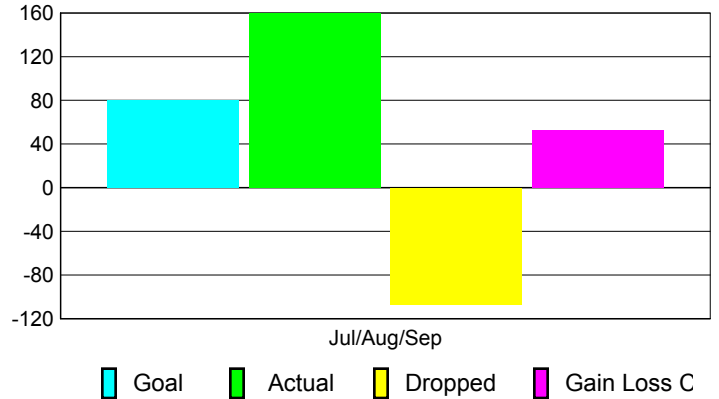

Membership Results 2010-2011

Goal, New, Dropped, Gain/Loss